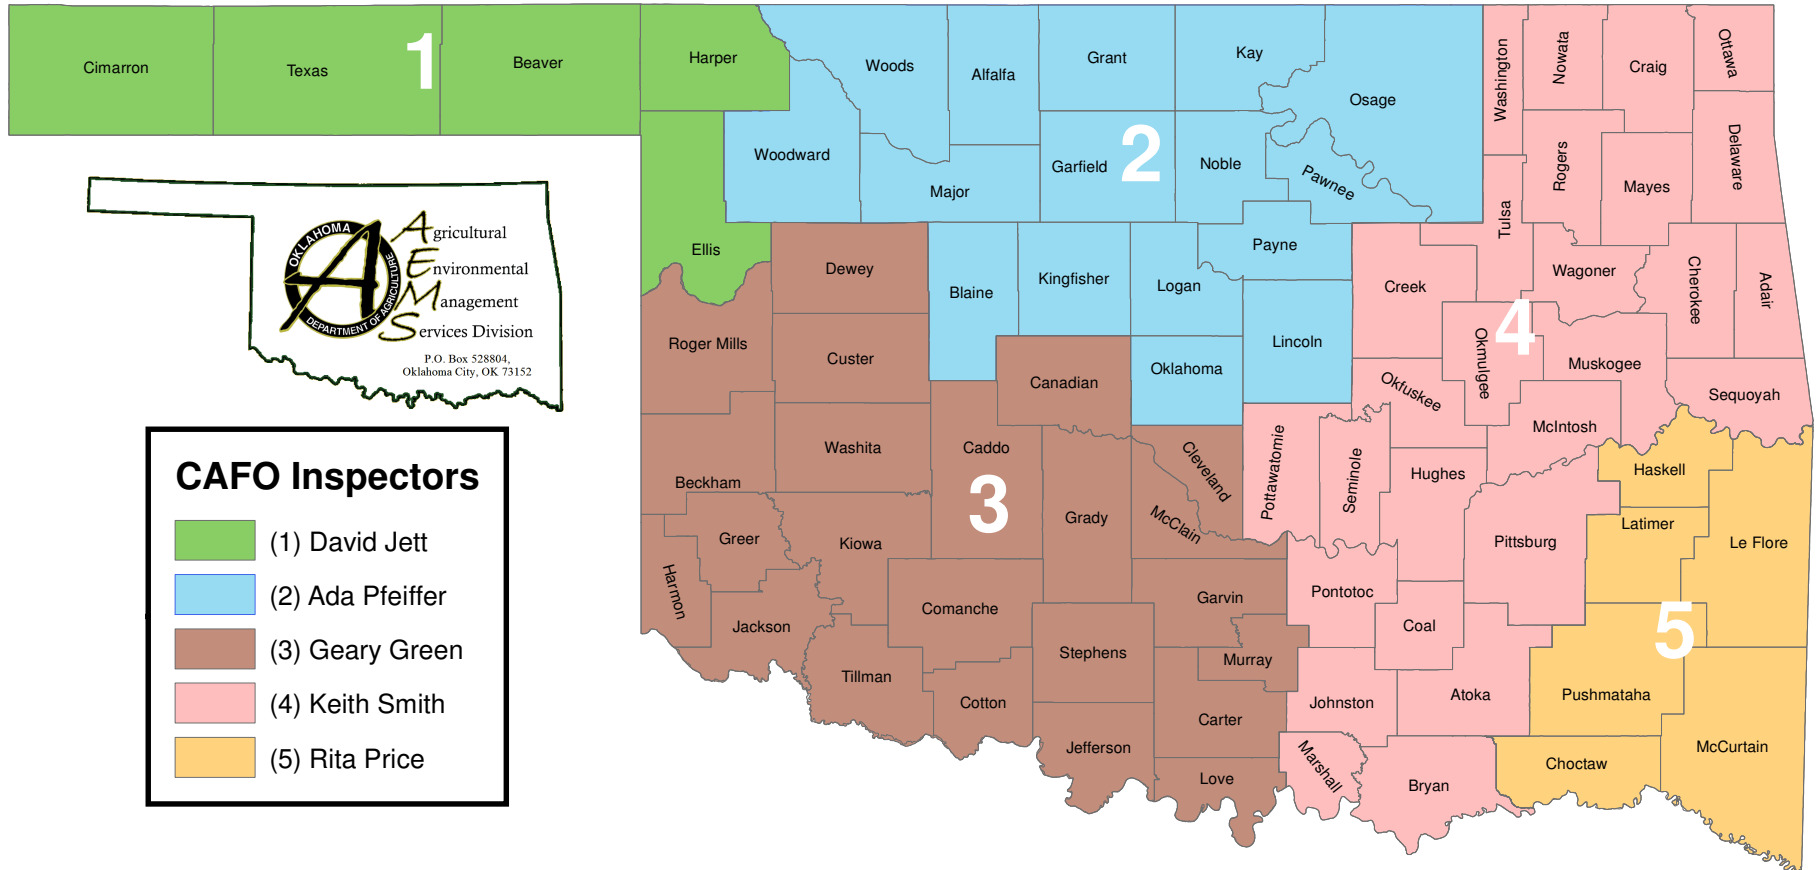

Oklahoma Department of Agriculture, Food, and Forestry

CAFO Areas and Inspectors

May 2016

Information Links:

ODAFF Homepage - <http://ag.ok.gov/>

CAFO (non-swine) - <http://ag.ok.gov/aems/cafo.htm>

CAFO Swine - <http://ag.ok.gov/aems/swine.htm>